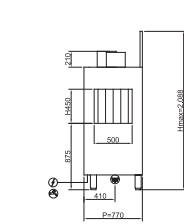

TM6310EDX

400V3N+T 43,49kW
(CABLE NOT PROVIDED)

G 3/4" M
B: 55°C
B1: 10°C
L=1500

Ø1"1/2 M
L=1500

TM6310ESX

400V3N+T 43,49kW
(CABLE NOT PROVIDED)

G 3/4" M
B: 55°C
B1: 10°C
L=1500

Ø1"1/2 M
L=1500