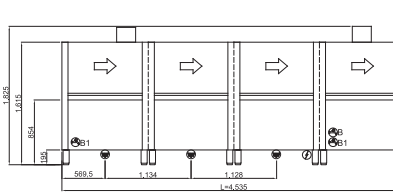

TM6310EDX

400V3N+T 43,49kW
(CABLE NOT PROVIDED)

G 3/4" M
B: 55°C
B1: 10°C
L=1500

Ø1"1/2 M
L=1500

TM6310ESX

400V3N+T 43,49kW
(CABLE NOT PROVIDED)

G 3/4" M
B: 55°C
B1: 10°C
L=1500

Ø1"1/2 M
L=1500