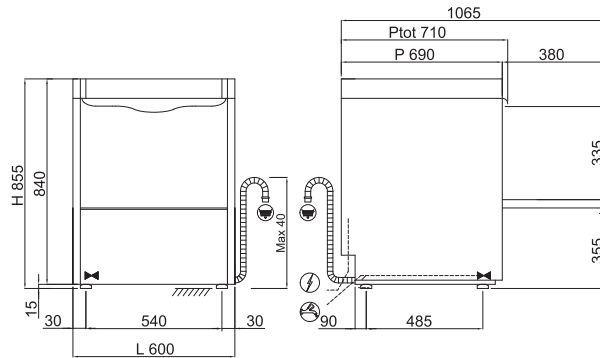

400V3N+T 5,02kW
L=2000 (5 POLES)

G 3/4" M
L=1200

Ø25x30
L=1500

TECHNICAL DATA