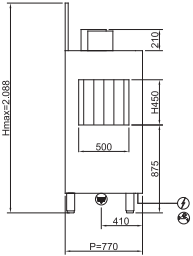

Lavastoviglie a cesto trainato

Rack conveyor dishwashers | Lave-vaisselle avec panier à traction

Тоннельные посудомоечные машины

TM4310EDX

400V3N+T 32,80kW
(CABLE NOT PROVIDED)

G 3/4" M
B: 55°C
B1: 10°C
L=1500

A: Ø1"1/2 M
A1: Ø31 M
L=1500

TM4310ESX

400V3N+T 32,80kW
(CABLE NOT PROVIDED)

G 3/4" M
B: 55°C
B1: 10°C
L=1500

A: Ø1"1/2 M
A1: Ø31 M
L=1500