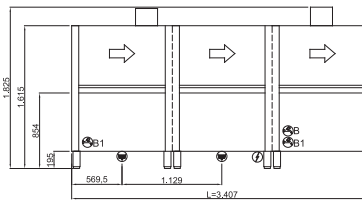

TM5310EDX

400V3N+T 40,59kW
(CABLE NOT PROVIDED)

G 3/4" M
55°C
L=1500

Ø1"1/2 M
L=1500

TM5310ESX

400V3N+T 40,59kW
(CABLE NOT PROVIDED)

G 3/4" M
55°C
L=1500

Ø1"1/2 M
L=1500