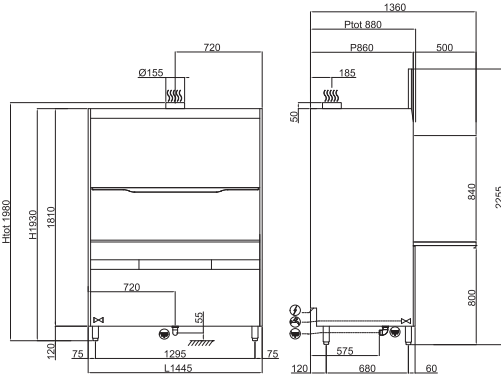

Disegni dimensioni lavastoviglie

Dimension drawings for dishwashers | Dessins des dimensions des lave-vaisselle
Установочные чертежи с габаритными размерами

400V3N+T 13,00kW
L=1950 (5 POLES)

G 3/4" M
L=1200

Ø30x40
L=1800