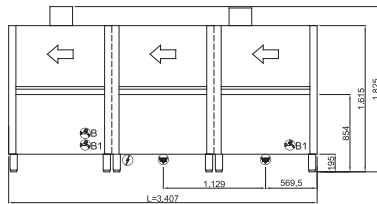

TM5310EDX

400V3N+T 40,59kW
(CABLE NOT PROVIDED)

G 3/4" M
55°C
L=1500

Ø1"1/2 M
L=1500

TM5310ESX

400V3N+T 40,59kW
(CABLE NOT PROVIDED)

G 3/4" M
55°C
L=1500

Ø1"1/2 M
L=1500