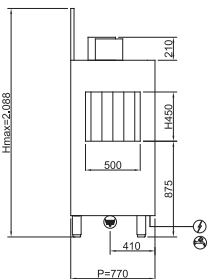

TM3310EDX

400V3N+T 32,40kW
(CABLE NOT PROVIDED)

G 3/4" M
B: 55°C
B1: 10°C
L=1500

A: Ø1"1/2 M
A1: Ø31 M
L=1500

TM3310ESX

400V3N+T 32,40kW
(CABLE NOT PROVIDED)

G 3/4" M
B: 55°C
B1: 10°C
L=1500

A: Ø1"1/2 M
A1: Ø31 M
L=1500