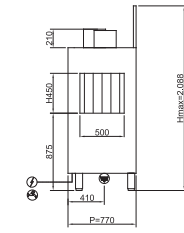

TM5310EDX

400V3N+T 40,59kW
(CABLE NOT PROVIDED)

G 3/4" M
55°C
L=1500

Ø1"1/2 M
L=1500

TM5310ESX

400V3N+T 40,59kW
(CABLE NOT PROVIDED)

G 3/4" M
55°C
L=1500

Ø1"1/2 M
L=1500