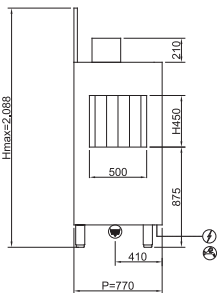

TM3210EDX

400V3N+T 29,70kW
(CABLE NOT PROVIDED)

G 3/4" M
55°C
L=1500

A: Ø1"1/2 M
A1: Ø31 M
L=1500

TM3210ESX

400V3N+T 29,70kW
(CABLE NOT PROVIDED)

G 3/4" M
55°C
L=1500

A: Ø1"1/2 M
A1: Ø31 M
L=1500