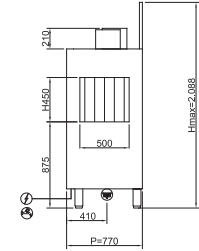

Lavastoviglie a cesto trainato

Rack conveyor dishwashers | Lave-vaisselle avec panier à traction

Тоннельные посудомоечные машины

TM4310EDX

400V3N+T 32,80kW
(CABLE NOT PROVIDED)

G 3/4" M
B: 55°C
B1: 10°C
L=1500

A: Ø1"1/2 M
A1: Ø31 M
L=1500

TM4310ESX

400V3N+T 32,80kW
(CABLE NOT PROVIDED)

G 3/4" M
B: 55°C
B1: 10°C
L=1500

A: Ø1"1/2 M
A1: Ø31 M
L=1500