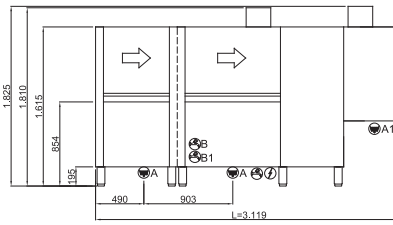

Lavastoviglie a cesto trainato

Rack conveyor dishwashers | Lave-vaisselle avec panier à traction

Тоннельные посудомоечные машины

TM4310EDX

400V3N+T 32,80kW
(CABLE NOT PROVIDED)

G 3/4" M
B: 55°C
B1: 10°C
L=1500

A: Ø1"1/2 M
A1: Ø31 M
L=1500

TM4310ESX

400V3N+T 32,80kW
(CABLE NOT PROVIDED)

G 3/4" M
B: 55°C
B1: 10°C
L=1500

A: Ø1"1/2 M
A1: Ø31 M
L=1500