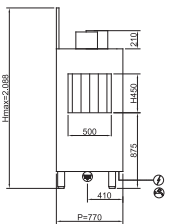

TM6310EDX

400V3N+T 43,49kW
(CABLE NOT PROVIDED)

G 3/4" M
B: 55°C
B1: 10°C
L=1500

Ø1"1/2 M
L=1500

TM6310ESX

400V3N+T 43,49kW
(CABLE NOT PROVIDED)

G 3/4" M
B: 55°C
B1: 10°C
L=1500

Ø1"1/2 M
L=1500