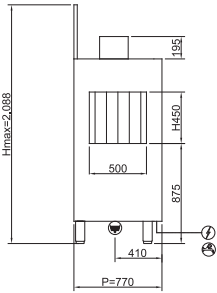

Lavastoviglie a cesto trainato

Rack conveyor dishwashers | Lave-vaisselle avec panier à traction

Тоннельные посудомоечные машины

TM3110EDX

400V3N+T 25,90kW
(CABLE NOT PROVIDED)

G 3/4" M
B: 55°C
B1: 10°C
L=1500

Ø1"1/2 M
L=1500

TM3110ESX

400V3N+T 25,90kW
(CABLE NOT PROVIDED)

G 3/4" M
B: 55°C
B1: 10°C
L=1500

Ø1"1/2 M
L=1500