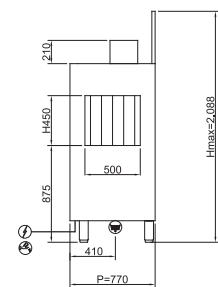

TM3210EDX

400V3N+T 29,70kW
(CABLE NOT PROVIDED)

G 3/4" M
55°C
L=1500

A: Ø1"1/2 M
A1: Ø31 M
L=1500

TM3210ESX

400V3N+T 29,70kW
(CABLE NOT PROVIDED)

G 3/4" M
55°C
L=1500

A: Ø1"1/2 M
A1: Ø31 M
L=1500