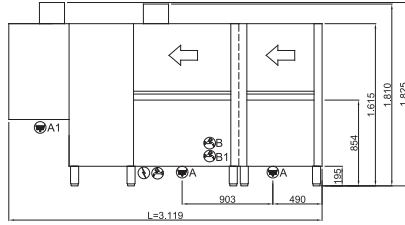

Lavastoviglie a cesto trainato

Rack conveyor dishwashers | Lave-vaisselle avec panier à traction

Тоннельные посудомоечные машины

TM4310EDX

400V3N+T 32,80kW
(CABLE NOT PROVIDED)

G 3/4" M
B: 55°C
B1: 10°C
L=1500

A: Ø1"1/2 M
A1: Ø31 M
L=1500

TM4310ESX

400V3N+T 32,80kW
(CABLE NOT PROVIDED)

G 3/4" M
B: 55°C
B1: 10°C
L=1500

A: Ø1"1/2 M
A1: Ø31 M
L=1500