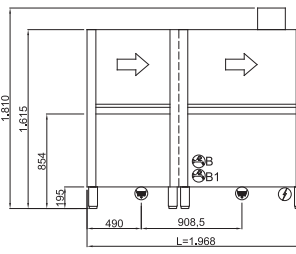

Lavastoviglie a cesto trainato

Rack conveyor dishwashers | Lave-vaisselle avec panier à traction

Тоннельные посудомоечные машины

TM3110EDX

400V3N+T 25,90kW
(CABLE NOT PROVIDED)

G 3/4" M
B: 55°C
B1: 10°C
L=1500

Ø1"1/2 M
L=1500

TM3110ESX

400V3N+T 25,90kW
(CABLE NOT PROVIDED)

G 3/4" M
B: 55°C
B1: 10°C
L=1500

Ø1"1/2 M
L=1500