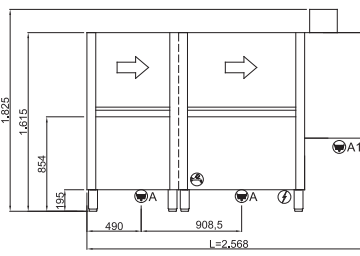

TM3210EDX

400V3N+T 29,70kW
(CABLE NOT PROVIDED)

G 3/4" M
55°C
L=1500

A: Ø1"1/2 M
A1: Ø31 M
L=1500

TM3210ESX

400V3N+T 29,70kW
(CABLE NOT PROVIDED)

G 3/4" M
55°C
L=1500

A: Ø1"1/2 M
A1: Ø31 M
L=1500