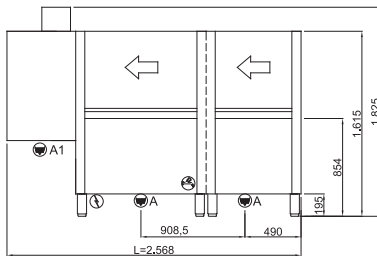

TM3210EDX

400V3N+T 29,70kW
(CABLE NOT PROVIDED)

G 3/4" M
55°C
L=1500

A: Ø1"1/2 M
A1: Ø31 M
L=1500

TM3210ESX

400V3N+T 29,70kW
(CABLE NOT PROVIDED)

G 3/4" M
55°C
L=1500

A: Ø1"1/2 M
A1: Ø31 M
L=1500