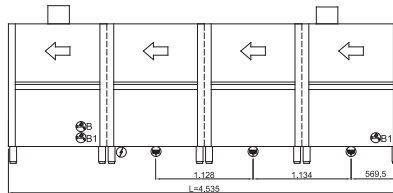

TM6310EDX

400V3N+T 43,49kW
(CABLE NOT PROVIDED)

G 3/4" M
B: 55°C
B1: 10°C
L=1500

Ø1"1/2 M
L=1500

TM6310ESX

400V3N+T 43,49kW
(CABLE NOT PROVIDED)

G 3/4" M
B: 55°C
B1: 10°C
L=1500

Ø1"1/2 M
L=1500