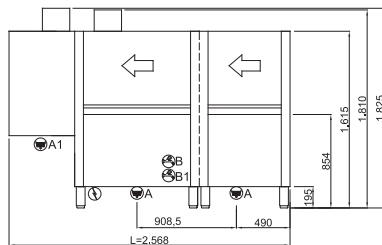

TM3310EDX

400V3N+T 32,40kW
(CABLE NOT PROVIDED)

G 3/4" M
B: 55°C
B1: 10°C
L=1500

A: Ø1"1/2 M
A1: Ø31 M
L=1500

TM3310ESX

400V3N+T 32,40kW
(CABLE NOT PROVIDED)

G 3/4" M
B: 55°C
B1: 10°C
L=1500

A: Ø1"1/2 M
A1: Ø31 M
L=1500