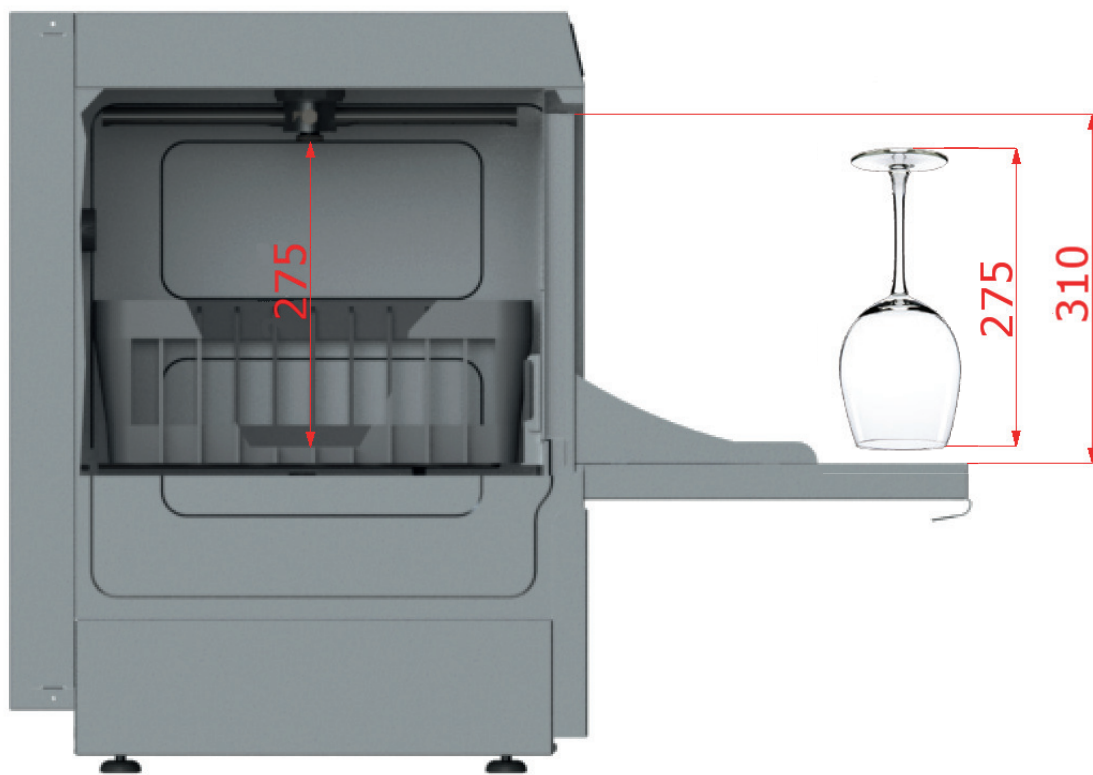

TECHNICAL DATA