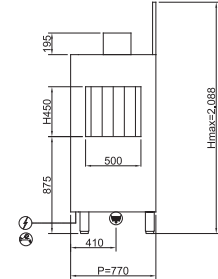

Lavastoviglie a cesto trainato

Rack conveyor dishwashers | Lave-vaisselle avec panier à traction

Тоннельные посудомоечные машины

TM3110EDX

400V3N+T 25,90kW
(CABLE NOT PROVIDED)

G 3/4" M
B: 55°C
B1: 10°C
L=1500

Ø1"1/2 M
L=1500

TM3110ESX

400V3N+T 25,90kW
(CABLE NOT PROVIDED)

G 3/4" M
B: 55°C
B1: 10°C
L=1500

Ø1"1/2 M
L=1500