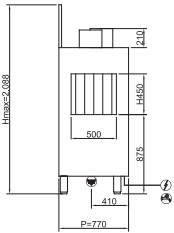

TM5310EDX

400V3N+T 40,59kW
(CABLE NOT PROVIDED)

G 3/4" M
55°C
L=1500

Ø1"1/2 M
L=1500

TM5310ESX

400V3N+T 40,59kW
(CABLE NOT PROVIDED)

G 3/4" M
55°C
L=1500

Ø1"1/2 M
L=1500