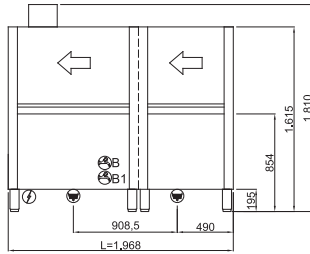

Lavastoviglie a cesto trainato

Rack conveyor dishwashers | Lave-vaisselle avec panier à traction

Тоннельные посудомоечные машины

TM3110EDX

400V3N+T 25,90kW
(CABLE NOT PROVIDED)

G 3/4" M
B: 55°C
B1: 10°C
L=1500

Ø1"1/2 M
L=1500

TM3110ESX

400V3N+T 25,90kW
(CABLE NOT PROVIDED)

G 3/4" M
B: 55°C
B1: 10°C
L=1500

Ø1"1/2 M
L=1500